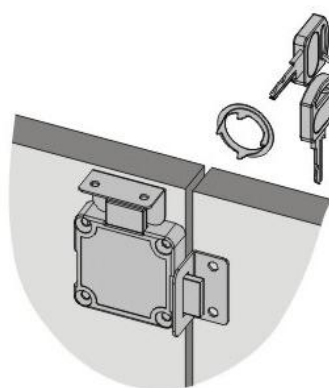

RIM LOCK DOUBLE "LOCKING"

Application:
Perfect for double door cabinets
and wardrobes

Accessories for one set:
1 lock
1 rosette
2 L-shaped striking plates
2 SISO car keys

Specification:
Zamak lock body & cylinder
Steel rosette & keys
Cylinder diam. 19 mm
Cylinder length 22 mm

400 key combinations or key alike
Universal right hand and left hand

Finish:
Nickel plated
Other finishes upon request

Packing:
12 pcs per box
240 pcs per export carton

Item No.: 14.01.250

SISO A/S

Mileparken 11
DK - 2740 Skovlunde (Copenhagen)
Denmark