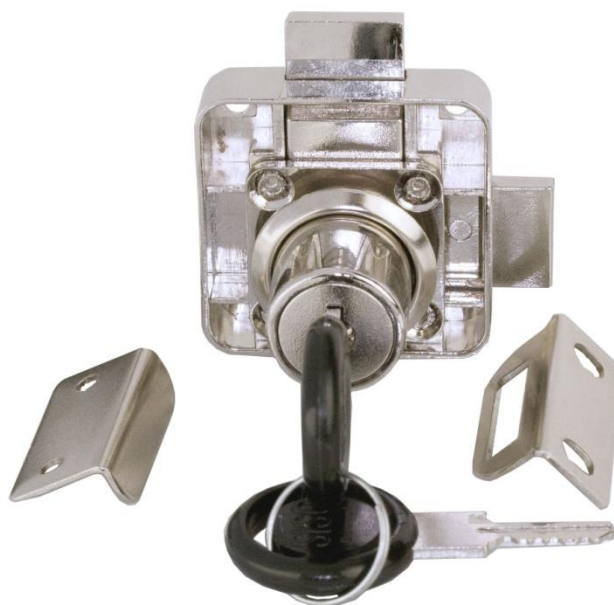

RIM LOCK DOUBLE "LOCKING"

Application:
Perfect for double door cabinets
and wardrobes

Accessories for one set:
1 lock
1 rosette
2 L-shaped striking plates
2 SISO car keys

Specification:
Zamak lock body & cylinder
Steel rosette & keys
Cylinder diam. 19 mm
Cylinder length 22 mm

400 key combinations or key alike
Universal right hand and left hand

Finish:
Nickel plated
Other finishes upon request

Packing:
12 pcs per box
240 pcs per export carton

Item No.: 14.01.250

SISO A/S

Mileparken 11
DK - 2740 Skovlunde (Copenhagen)
Denmark