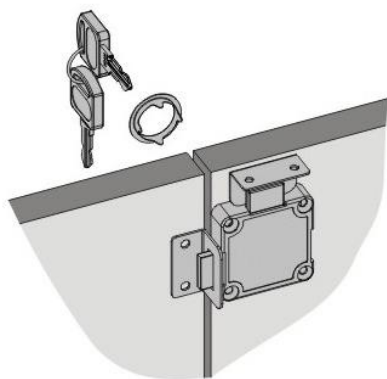

RIM LOCK DOUBLE "LOCKING"

Application:
Perfect for double door cabinets
and wardrobes

Accessories for one set:
1 lock
1 rosette
2 L-shaped striking plates
2 SISO car keys

Specification:
Zamak lock body & cylinder
Steel rosette & keys
Cylinder diam. 19 mm
Cylinder length 22 mm

400 key combinations or key alike
Universal right hand and left hand

Finish:
Nickel plated
Other finishes upon request

Packing:
12 pcs per box
240 pcs per export carton

Item No.: 14.01.250

SISO A/S

Mileparken 11
DK - 2740 Skovlunde (Copenhagen)
Denmark